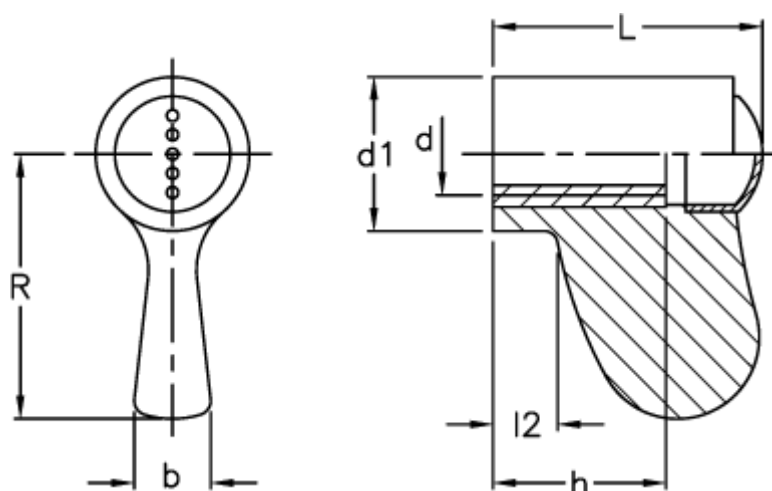

Article number: 23052254065

Description: E+G Single wing nut  
ESN.70-B M8-C5, light-blue centre cap

## Measures

b	= 10
d1	= 20
d 6H	= M8
h	= 20
L	= 36
l2	= 8.0
R	= 35.0